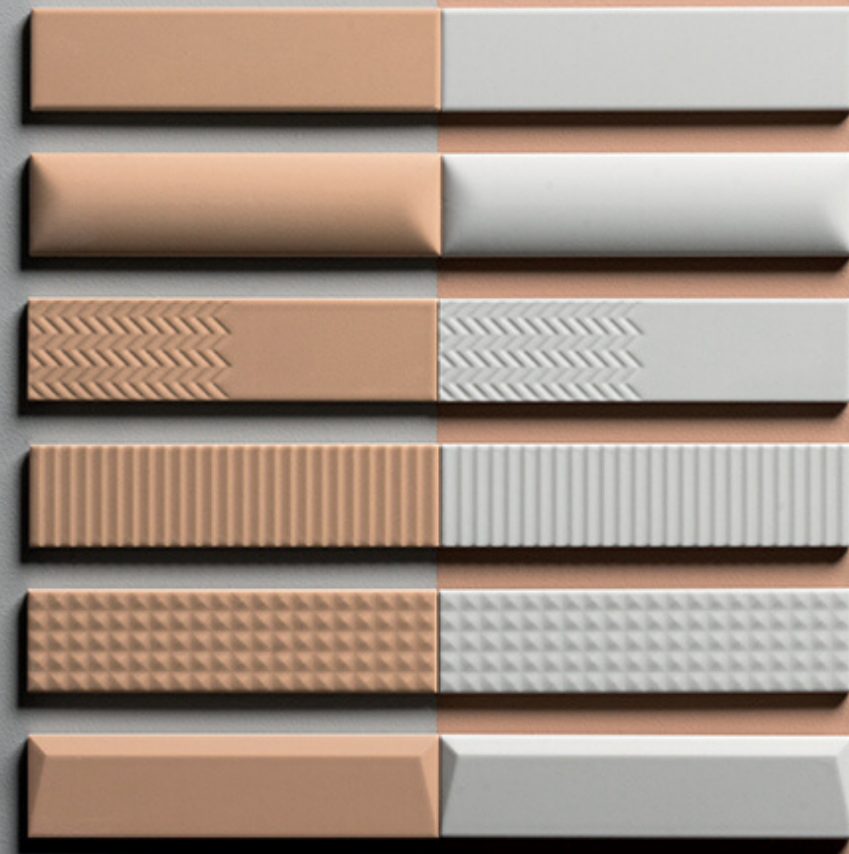

MARTINI

+852 2881 1889

sales_enquiry@martinitiles.com

www.martinitiles.com

@martinitiles