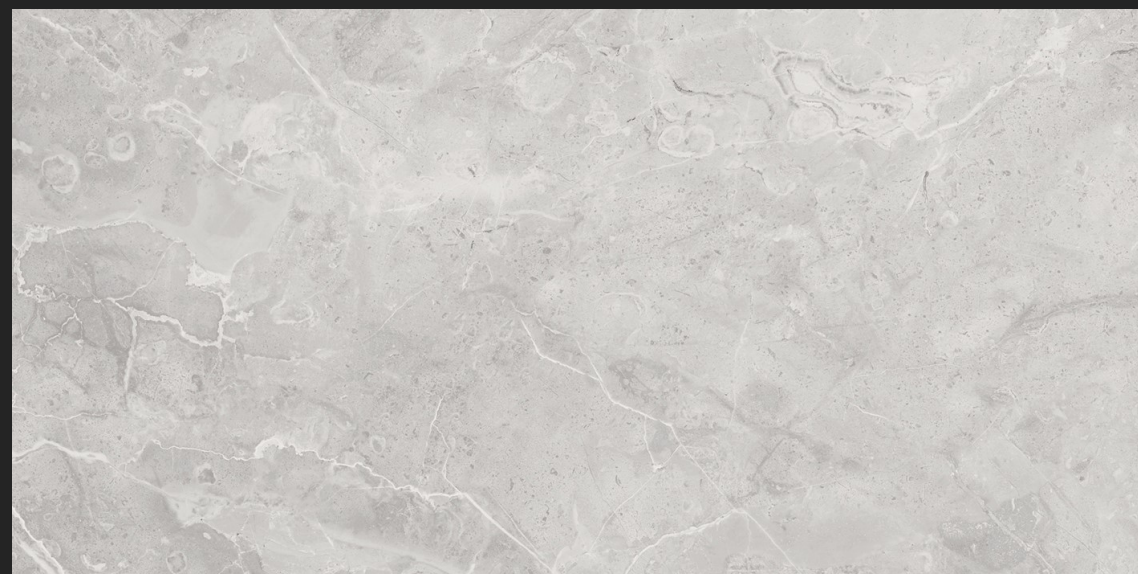

MARTINI

CLASSICO SERIES

www.martinitiles.com

FWT804

THIS PRODUCT HAS A CONTEMPORARY FEEL: STAINS, CLOUDY EFFECTS AND SLIGHT SCRATCHES ENLIVEN THE PLAIN COLOUR OF THE SLATE, BRINGING OUT THE CHARACTER OF THE MATERIAL USED.

FWT804

**DISCOVER THE
30X60 SIZE OF
CLASSICA
SERIES FOR
WALLS AND
FLOORS,
INTERIORS AND
EXTERIORS.**

**AN UNPRECEDENTED
COMBINATION OF
STONE MATERIALS
ORIGINATING FROM
VARIOUS AREAS IN
NORTHERN EUROPE,
PICKED AND MIXED
TO CREATE
ORIGINAL PATTERNS
AND SHADES.**

FWT805 300x600mm

FWT801 300x600mm

FWT802 300x600mm

FWT803 300x600mm

FWT804 300x600mm

FWT805 300x600mm

FWT806 300x600mm

FWT807 300x600mm