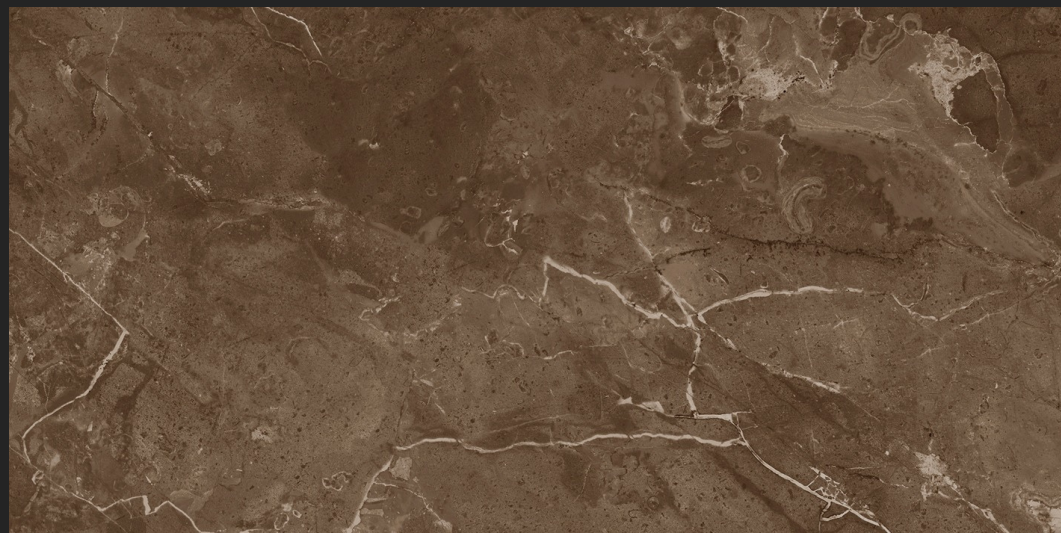

FWT804 300x600mm

FWT807 300x600mm